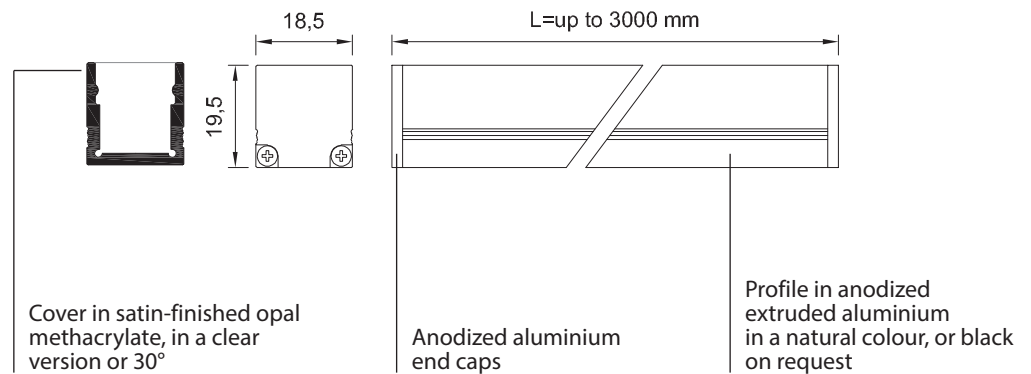

René Crevel — poet

ALUMINIUM PROFILES

CABLE FEEDING GUIDE

- CAV-A STANDARD front feeding
- CAV-E End feeding
- CAV-B Bottom feeding
- CAV-F Bottom feeding
- CAV-D Right feeding
- CAV-H Right feeding
- CAV-C Left feeding
- CAV-G Left feeding

NOTE:
 The sketch shows the configuration possibilities of feeding cable. Please specify in each position of your order the correspondent code of the feeding cable position you want to have.

ALUMINIUM PROFILES LED MODULES MATCHING CHART

TECHNICAL DRAWING

SCALE 1:1

FEATURES

Perfect uniformity

Easy installation with hidden clips or double-sided adhesive tape

Various cover versions

30° Lens cover available to reduce the light beam

GAMMA SERIES

APPLICATIONS

The Gamma system is a version with a greater cross-section than the Beta profile, designed to have greater distance between the positioning surfaces of the LED module inside the fixture and the cover. This ensures perfect uniformity of surface light even when the LED are placed further apart. Gamma is available with clear or opal cover. The 30° lens version allows to concentrate the light in a medium beam to light up the surfaces as wall washer. Mounting is possible either with fastening clips, fixed or adjustable, or with strong adhesive tape on the designated groove on the back.