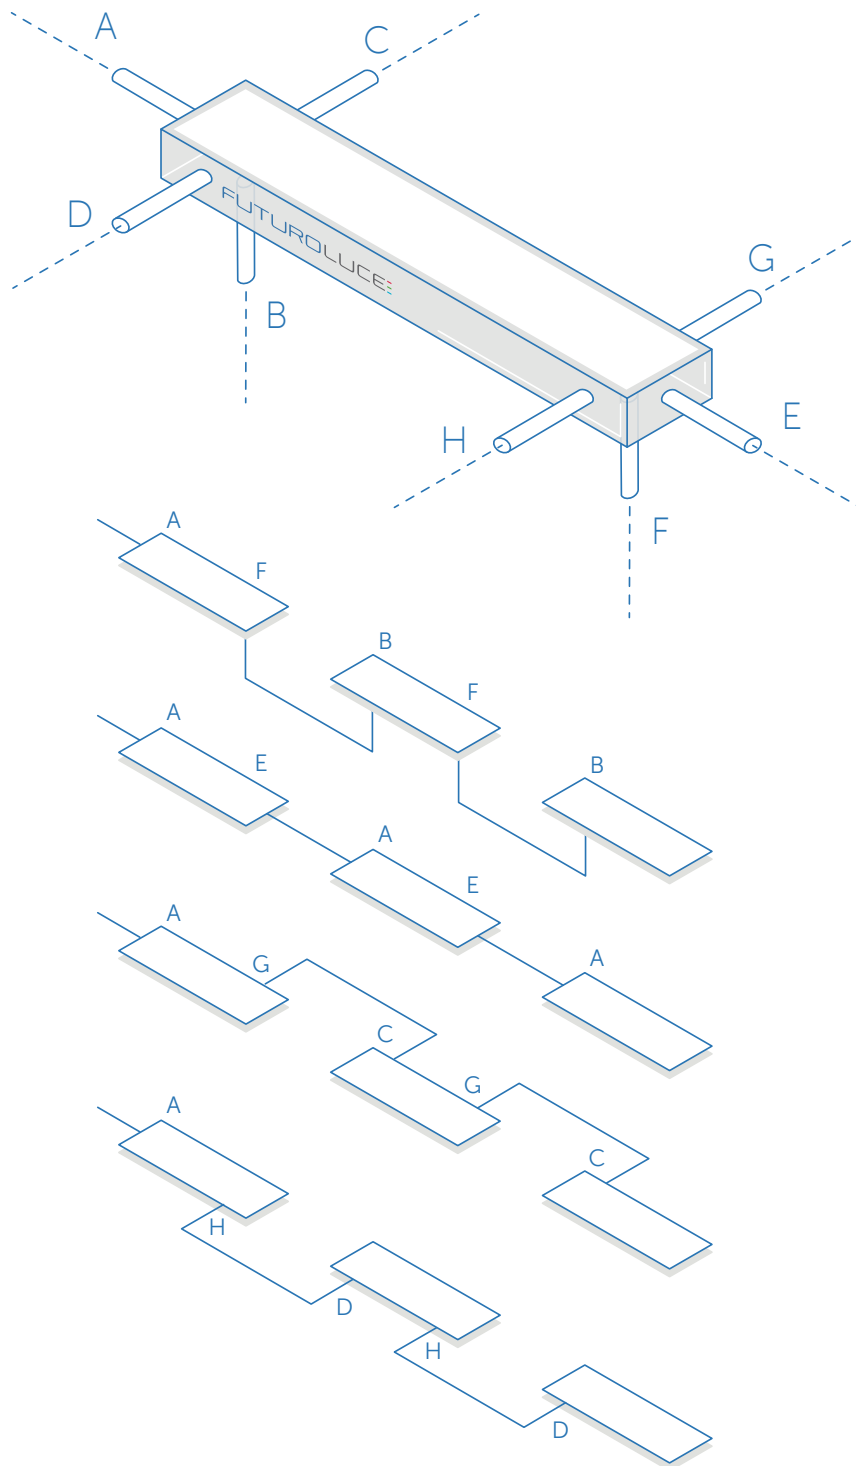

PROFILES

LINES

Lines go too quickly to appreciate the pleasures of the journey. They rush straight to their target and then die in the very moment of their triumph without having thought, loved, suffered or enjoyed themselves. Broken lines do not know what they want. With their caprices they cut time up, abuse routes, slash the joyous flowers and split the peaceful fruits with their corners. It is another story with curved lines.

René Crevel — poet

ALUMINIUM PROFILES

CABLE FEEDING GUIDE

- CAV-A STANDARD front feeding
- CAV-E End feeding
- CAV-B Bottom feeding
- CAV-F Bottom feeding
- CAV-D Right feeding
- CAV-H Right feeding
- CAV-C Left feeding
- CAV-G Left feeding

NOTE:
 The sketch shows the configuration possibilities of feeding cable. Please specify in each position of your order the correspondent code of the feeding cable position you want to have.

ALUMINIUM PROFILES LED MODULES MATCHING CHART

APPLICATIONS

The Gamma system is a version with a greater cross-section than the Beta profile, designed to have greater distance between the positioning surfaces of the LED module inside the fixture and the cover. This ensures perfect uniformity of surface light even when the LED are placed further apart. Gamma is available with clear or opal cover. The 30° lens version allows to concentrate the light in a medium beam to light up the surfaces as wall washer. Mounting is possible either with fastening clips, fixed or adjustable, or with strong adhesive tape on the designated groove on the back.