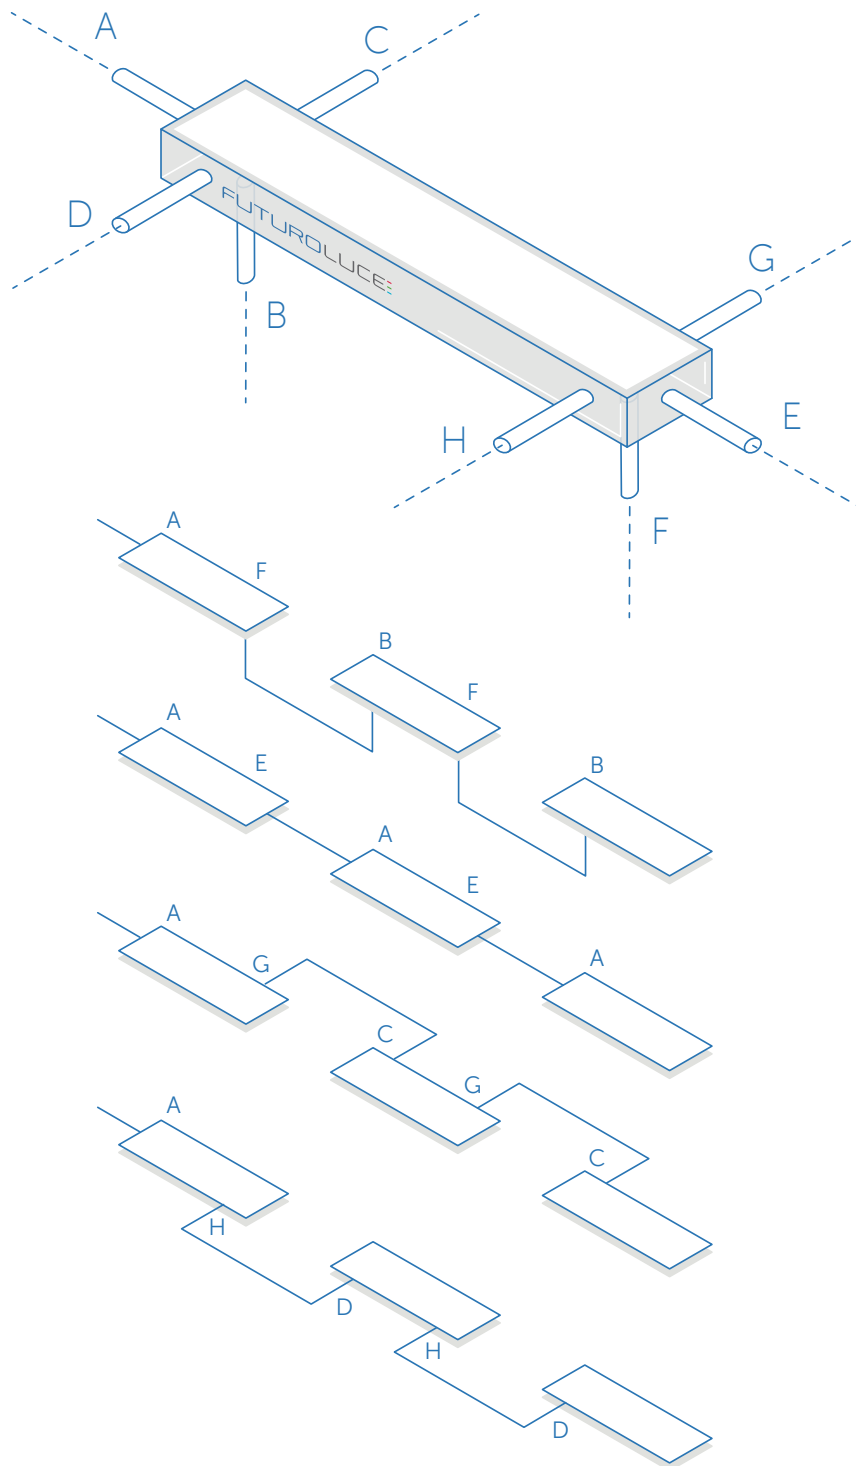

PROFILES

LINES

Lines go too quickly to appreciate the pleasures of the journey. They rush straight to their target and then die in the very moment of their triumph without having thought, loved, suffered or enjoyed themselves. Broken lines do not know what they want. With their caprices they cut time up, abuse routes, slash the joyous flowers and split the peaceful fruits with their corners. It is another story with curved lines.

René Crevel — poet

ALUMINIUM PROFILES

CABLE FEEDING GUIDE

- CAV-A STANDARD front feeding
- CAV-E End feeding
- CAV-B Bottom feeding
- CAV-F Bottom feeding
- CAV-D Right feeding
- CAV-H Right feeding
- CAV-C Left feeding
- CAV-G Left feeding

NOTE:
The sketch shows the configuration possibilities of feeding cable. Please specify in each position of your order the correspondent code of the feeding cable position you want to have.

ALUMINIUM PROFILES LED MODULES MATCHING CHART

APPLICATIONS

The Omega aluminum profile was designed for integration purposes in all types of surfaces, including thin metal sheet and plasterboard. It is available with clear or opal cover. The 30° lens version allows to concentrate the light in a medium beam to light up the surfaces as wall washer. The elegant bevelled frame and the simple spring clip enables rapid and efficient installation. For this reason this element is aesthetically pleasing even when switched off and is thus suitable for a variety of different uses: from homes to museum, from contract to retail sales areas.