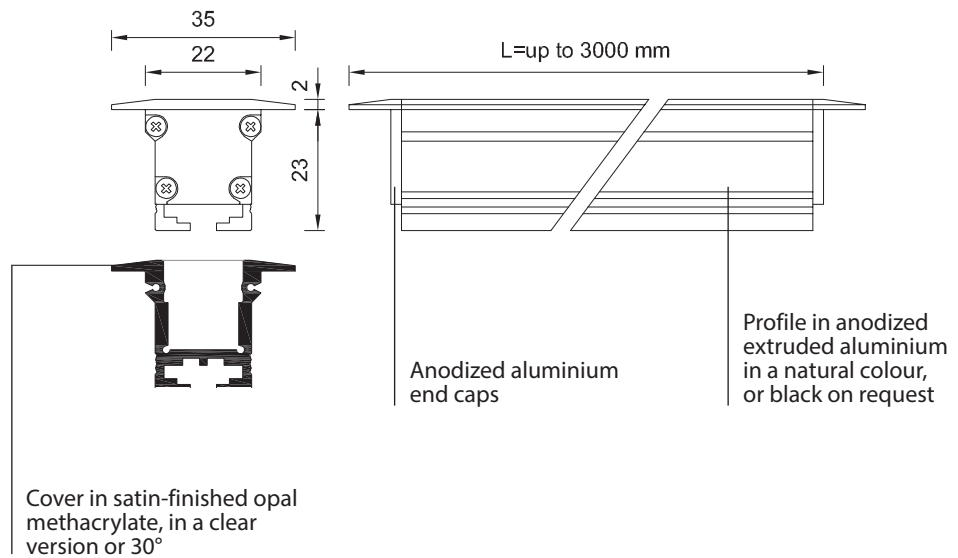

TECHNICAL
DRAWING

SCALE 1:1

FEATURES

- Perfect uniformity
- Elegant frame design
- Easy installation with spring clips
- Various cover versions
- 30° Lens cover available to reduce the light beam

OMEGA SERIES

APPLICATIONS

The Omega aluminum profile was designed for integration purposes in all types of surfaces, including thin metal sheet and plasterboard. It is available with clear or opal cover. The 30° lens version allows to concentrate the light in a medium beam to light up the surfaces as wall washer. The elegant bevelled frame and the simple spring clip enables rapid and efficient installation. For this reason this element is aesthetically pleasing even when switched off and is thus suitable for a variety of different uses: from homes to museum, from contract to retail sales areas.