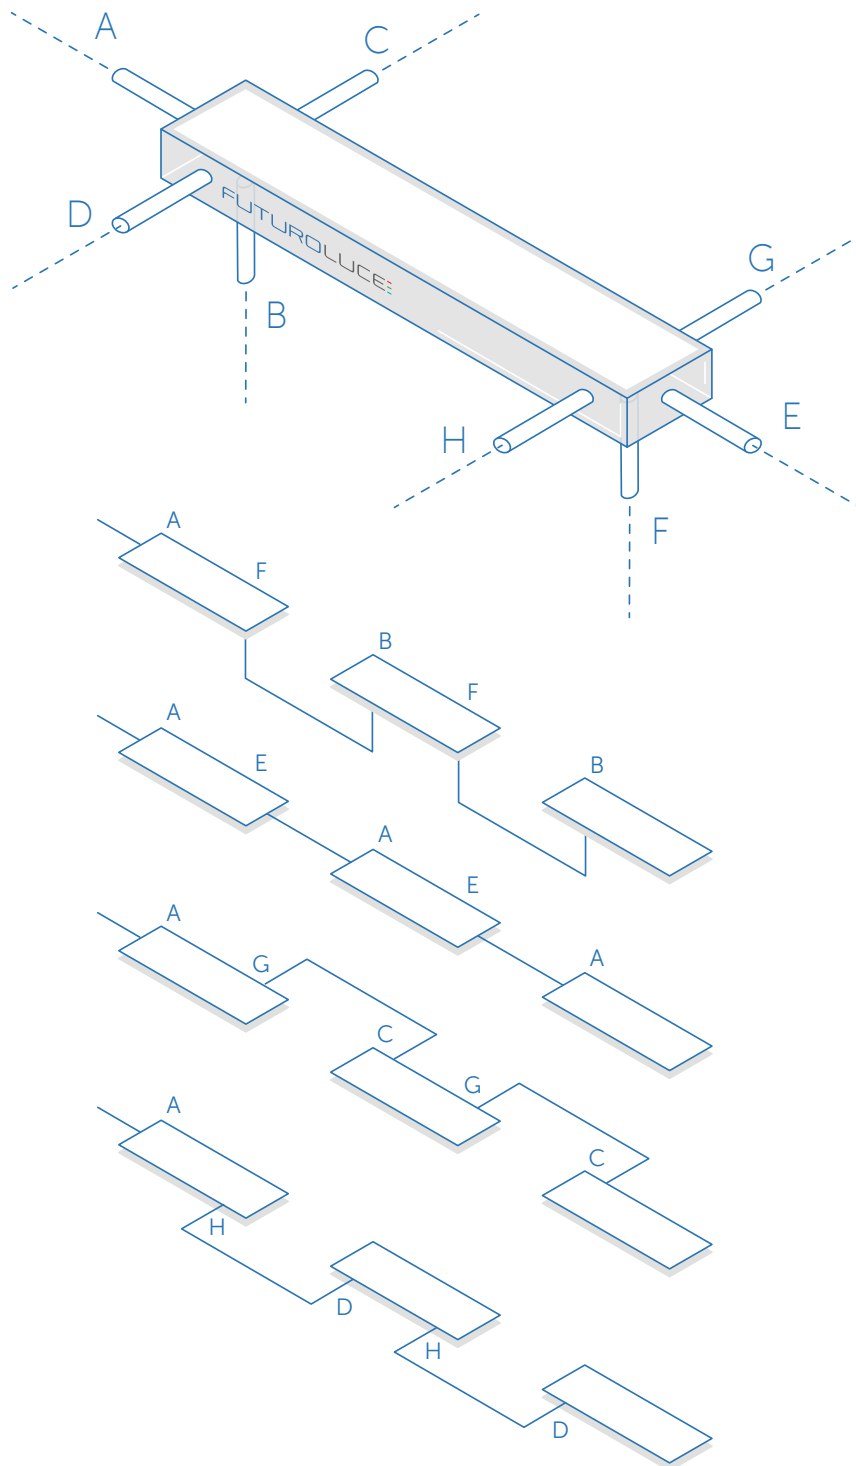

## LINES

Lines go too quickly to appreciate the pleasures of the journey. They rush straight to their target and then die in the very moment of their triumph without having thought, loved, suffered or enjoyed themselves. Broken lines do not know what they want. With their caprices they cut time up, abuse routes, slash the joyous flowers and split the peaceful fruits with their corners. It is another story with curved lines.

## CABLE FEEDING GUIDE

- CAV-A STANDARD front feeding
- CAV-E End feeding
- CAV-B Bottom feeding
- CAV-F Bottom feeding
- CAV-D Right feeding
- CAV-H Right feeding
- CAV-C Left feeding
- CAV-G Left feeding

DELTA SERIES

APPLICATIONS

The Delta aluminum profile was specifically designed for wall mounting to create light lines or for hidden installation in walls and floors. Delta is available with clear or opal cover. The 30° lens version allows to concentrate the light in a medium beam to light up the surfaces as wall washer. Its "H" cross-section facilitates a flawless installation thanks to its hidden snap-in, on which the fixture is directly mounted. The hidden snap-in mounting is hollow so that the power cable can pass underneath the fixture, permitting the power supply of subsequent fixtures from a single point.